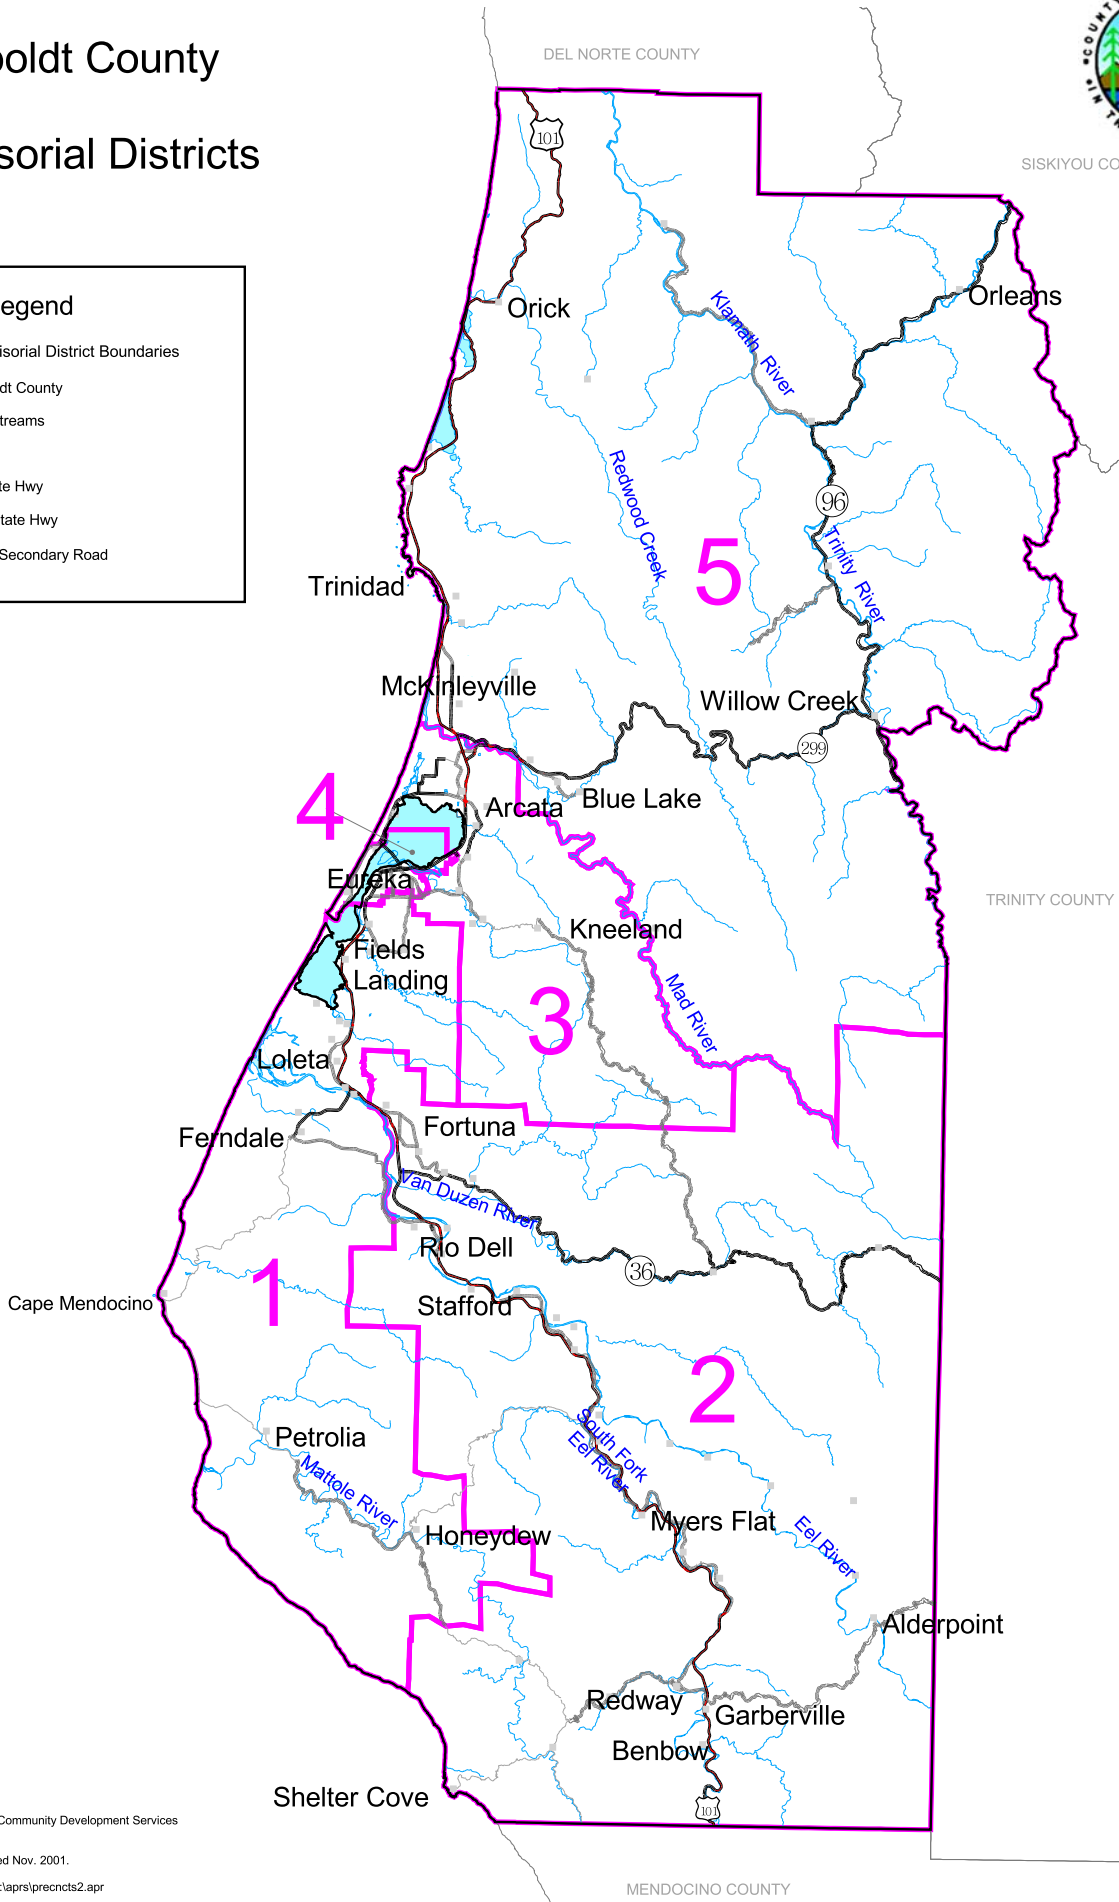

Humboldt County

Supervisorial Districts

SISKIYOU COUNTY

Legend

- Supervisorial District Boundaries
- Humboldt County
- Major Streams
- Highways/Roads**
- Interstate Hwy
- US or State Hwy
- Hwy or Secondary Road

Map compiled by Humboldt County Community Development Services
May 2001.

New Supervisorial District lines added Nov. 2001.

ArcView 3.2a Project File: Humco c:\apps\precncts2.apr

Web Image File: \\humco\gis4\plots\mappdfs\sudist.pdf

MENDOCINO COUNTY