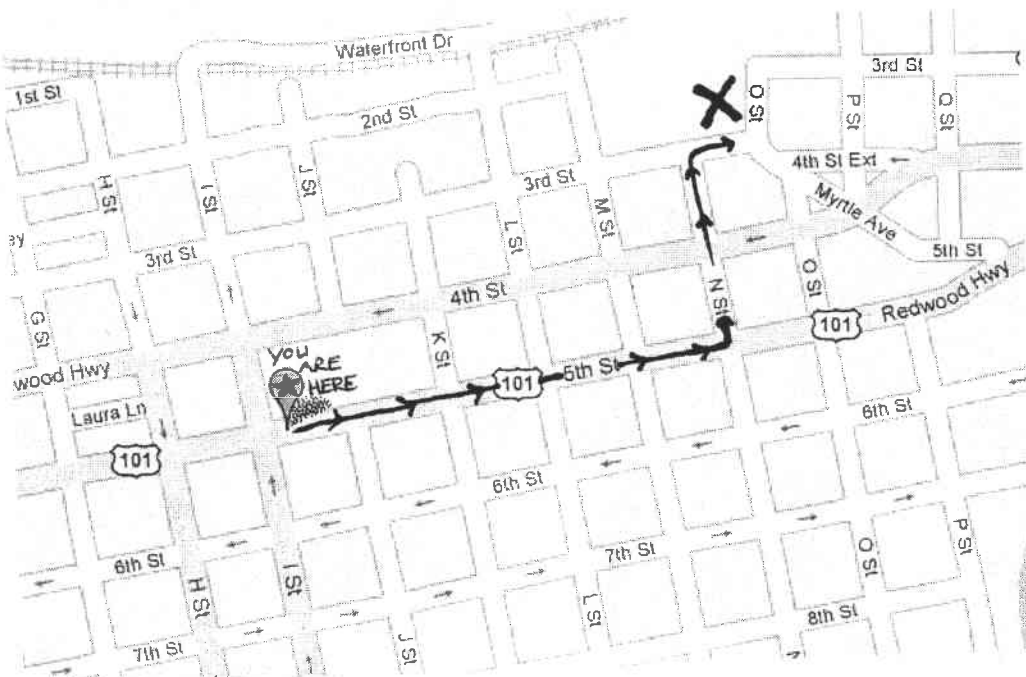

FROM THE COURTHOUSE TO:

- ♦ EUREKA MAIN LIBRARY – 1313 3rd St.

Driving Directions: 0.4 mi – about 2 mins.

1. Start out going NORTH on US-101 N/5TH ST/REDWOOD HWY toward J ST. 0.3 mi
2. Turn LEFT onto N ST. 0.1 mi
3. Turn RIGHT onto 3RD ST. 0.0 mi
4. End at 1313 3rd St Eureka, CA 95501-0546

Walking Directions: 0.4 mi – about 14 mins.

1. Head west on US-101 N toward I St 75 ft
2. Turn right at I St 0.1 mi
3. Turn right at 3rd St 0.3 mi
4. End at 1313 3rd St., Eureka, CA 95501