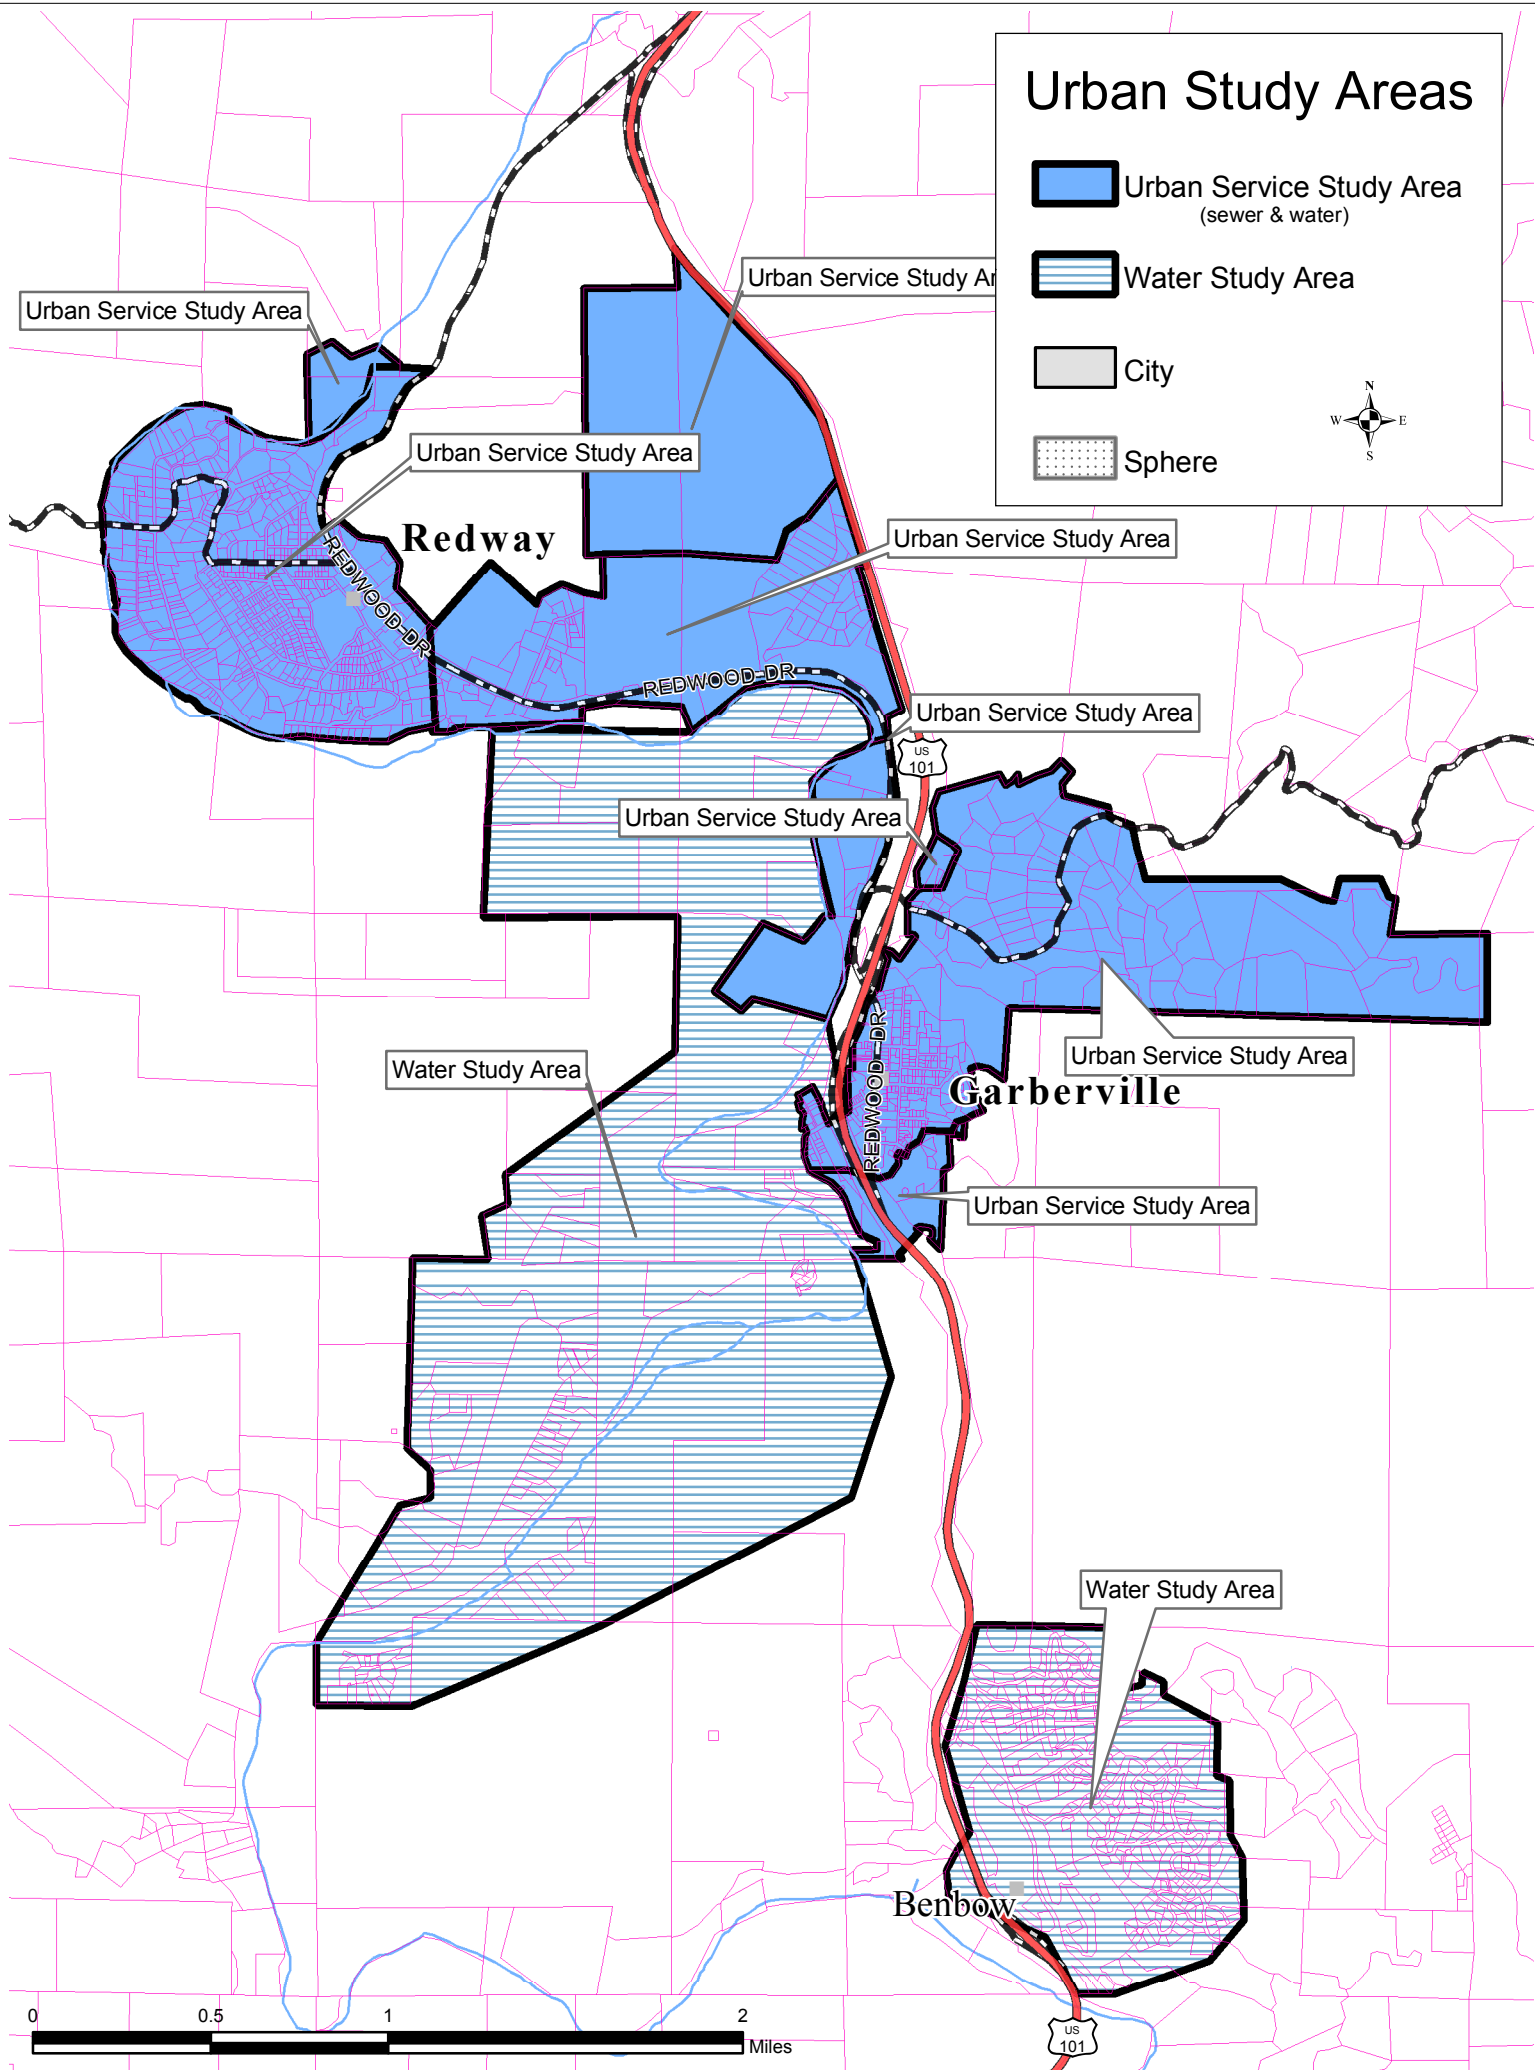

Urban Study Areas

 Urban Service Study Area
(sewer & water)

 Water Study Area

 City

 Sphere

Urban Service Study Area

Urban Service Study Area

Urban Service Study Area

Redway

Urban Service Study Area

Urban Service Study Area

Urban Service Study Area

Water Study Area

Urban Service Study Area

Garberville

Urban Service Study Area

Water Study Area

Benbow

0 0.5 1 2 Miles